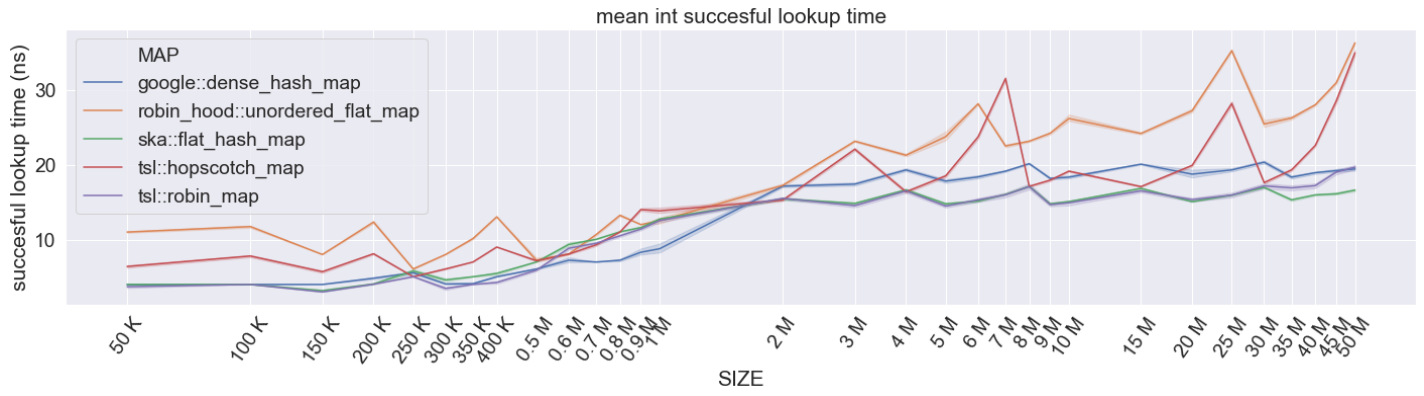

Integers as keys

Deletion time

Fastest 5

Slowest 5

Insertion time

Fastest 5

Slowest 5

Unsuccessful lookup time

Fastest 5

Slowest 5

Successful lookup time

Fastest 5

slowest 5

Strings as keys

Deletion time

Fastest 5

Slowest 5

Insertion time

Fastest 5

Slowest 5

Unsuccessful lookup time

Fastest 5

Slowest 5

Successful lookup time