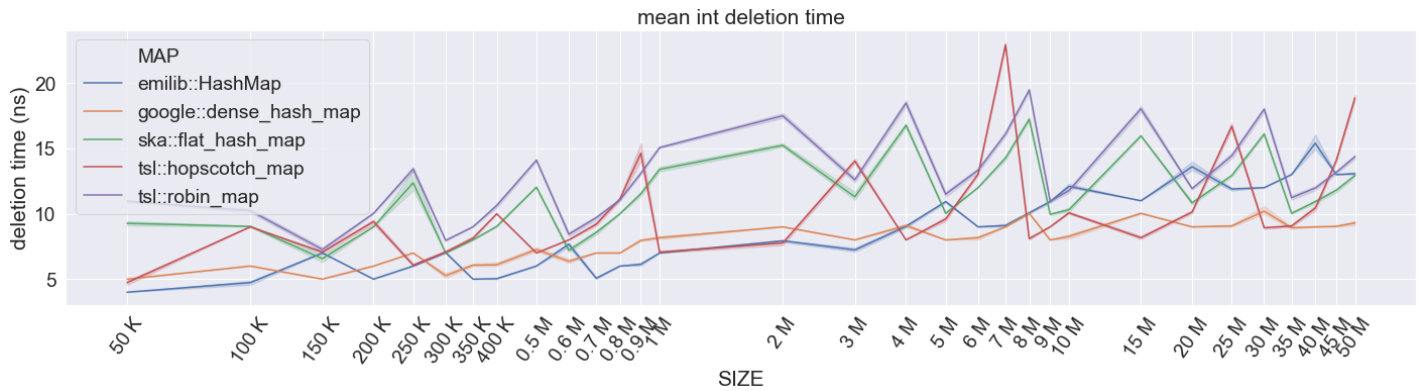

Integers as keys

Deletion time

Fastest 5

Slowest 5

Insertion time

Fastest 5

Slowest 5

Unsuccessful lookup time

Fastest 5

Slowest 5

Successful lookup time

Fastest 5

slowest 5

Strings as keys

Deletion time

Fastest 5

Slowest 5

Insertion time

Fastest 5

Slowest 5

Unsuccessful lookup time

Fastest 5

Slowest 5

Successful lookup time